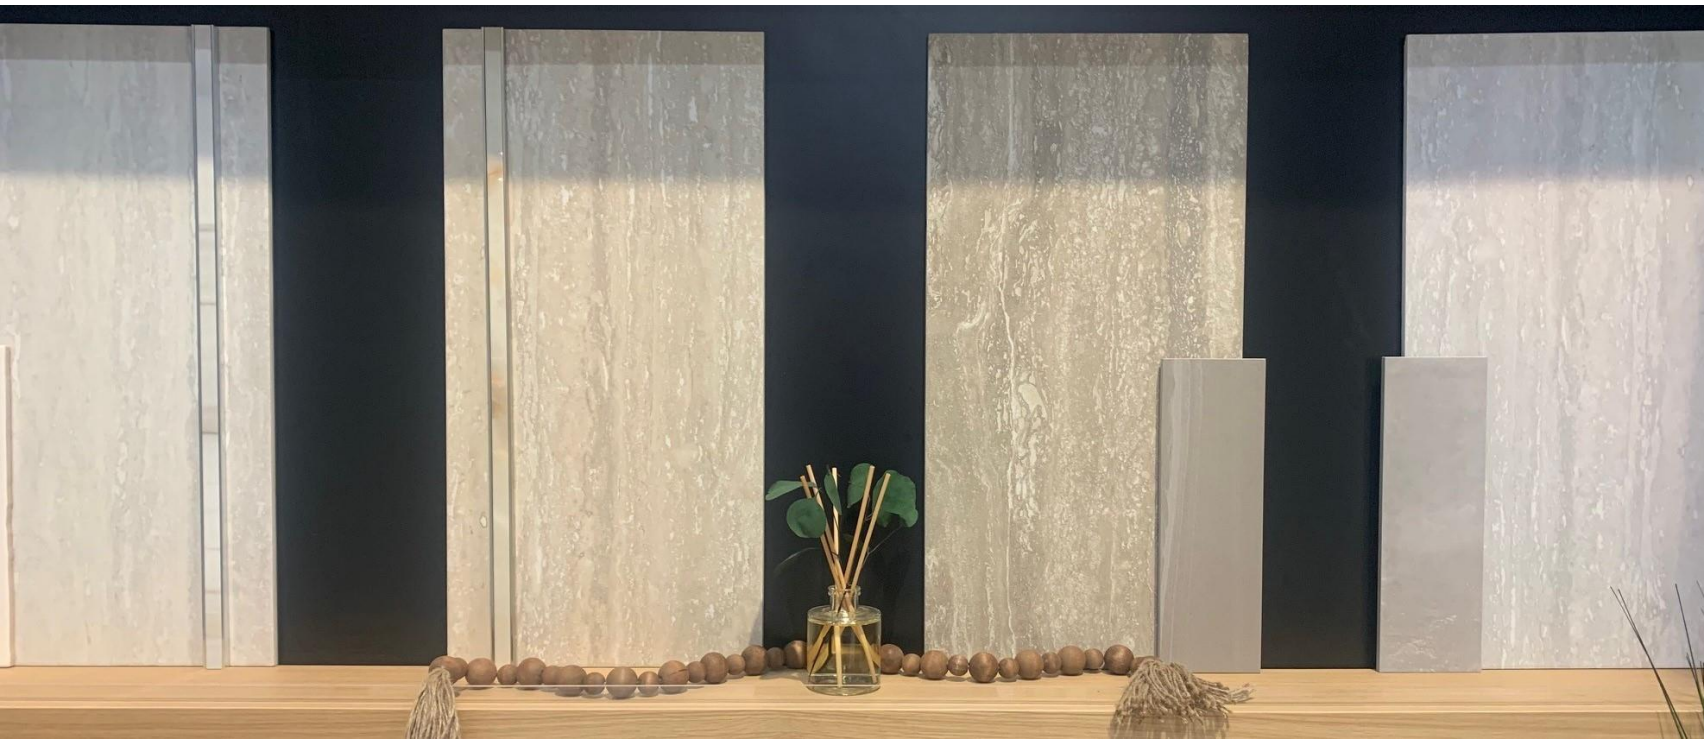

Website Link
COMING SOON!

Literature
COMING SOON!

Technical
COMING SOON!

- Beige
- Grey
- Natural
- White

- 12x24
- 1x6 Brick Mosaic
- Mosaics

Local

The seasoned color palette of Bistro, Café, Lounge, Market, and Tavern will give any interior or exterior space tone and personality. The refined white, cool and warm grays, calming creams, and taupes set a mood that is welcoming and chic, delivering you to your favorite local haunt.