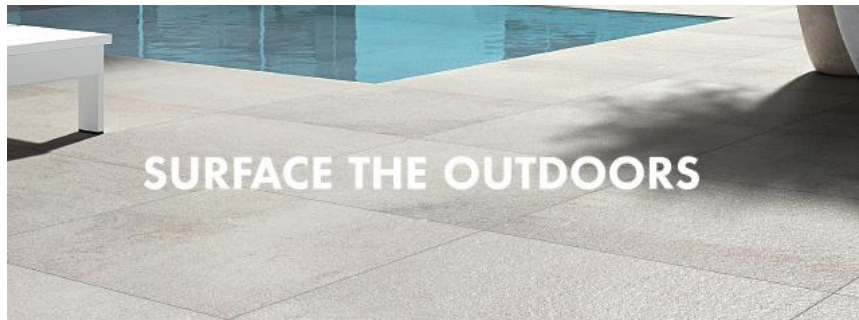

- 3.75x12
- 12x24
- 24x24
- 24x48
- 22.5x22.5
- Hexagon
- Hexagon Mosaic

Avenue A Gray

E. Houston Warm Gray

Potter's Red Clay

Stuyvesant Charcoal

Tompkins Blue/Black

Ecoscapes 2CM

These outdoor tiles have a high-density resistance to the elements, superior load and breaking strength; ease of installation makes it the perfect solution when a high-performance material is required. Add to that the aesthetic benefit of High Definition Porcelain® graphics that make modern porcelain indistinguishable from natural materials, without the headache of sealing to protect your surface. Ecoscope is the right choice for all residential and commercial outdoor spaces.